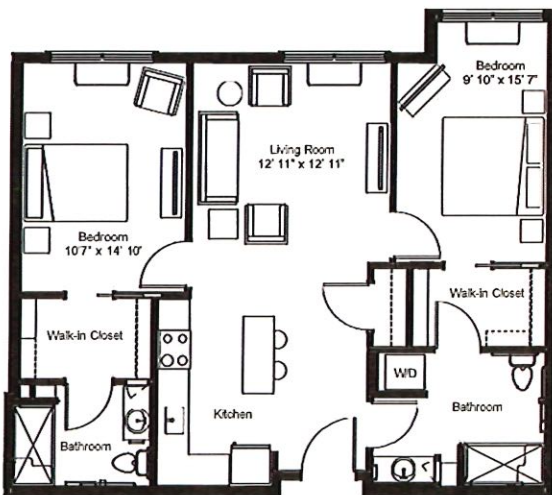

Pheasant · Two-Bedroom Apartments

1090 sq. ft., V
 \$3,573
Apt. 127

1048 sq. ft., W
 \$3,417
Apt. 229, 329

1016 sq. ft., X
 (2 bath)
 \$3,255
Apt. 213, 313

989 sq. ft., Y
 \$3,272
Apt. 211, 311