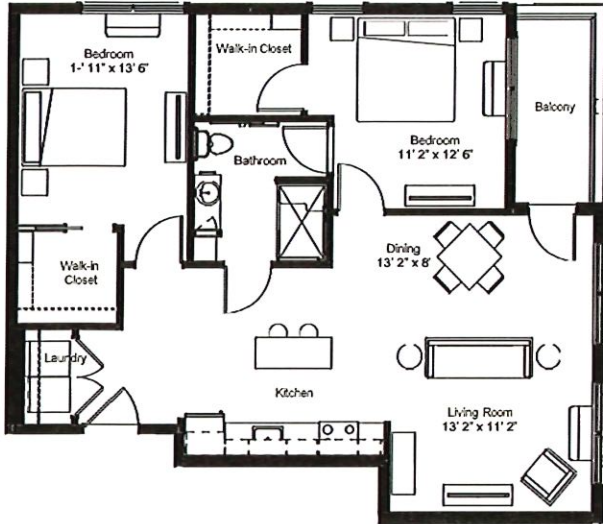

Pheasant · Two-Bedroom Apartments

1090 sq. ft., V
 \$3,573
Apt. 127

1048 sq. ft., W
 \$3,417
Apt. 229, 329

1016 sq. ft., X
 (2 bath)
 \$3,255
Apt. 213, 313

989 sq. ft., Y
 \$3,272
Apt. 211, 311